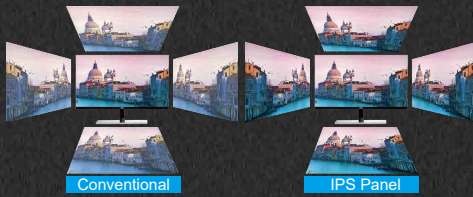

ULTRA NARROW
BORDER

ULTRA SLIM

VESA MOUNT

HDMI™
HIGH-DEFINITION MULTIMEDIA INTERFACE

vision at Heart

10.1mm

► Features

IPS Panel

High contrast ratio images look brighter, sharper, more detailed and vivid.

IPS WIDE VIEW

IPS Screen viewing angle of 178°

Ultra Slim

Super slim design at just 10.1mm thin.

ULTRA SLIM

Narrow Bezel, Narrow Black Border

1.5mm ultra narrow bezel and 3.7mm narrow black border.

ULTRA NARROW BORDER

Multimedia-Ready with HDMI Input

HDMI (High-Definition Multimedia Interface) is the digital video and sound standard for connecting the latest consumer electronics like Blu-ray players and game consoles.

Ordinary Monitor

AOC Monitor

LOW BLUE MODE

Low Blue Mode

AOC Low Blue Mode filters harmful short-wave blue light, with 4 levels that suit different viewing situations.

Model Name	24B1XH5
Panel Size	23.8" / 604.7mm
Pixel Pitch (mm)	0.2745 (H) × 0.2745 (V)
Effective Viewing Area (mm)	527.04 (H) × 296.46 (V)
Brightness (typical)	250 cd/m ²
Contrast Ratio	1000:1 (Typical) 20 Million : 1 (DCR)
Smart Response	7.4ms (GtG(BW))
Viewing Angle	178° (H) / 178° (V) (CR > 10)
Color Gamut	NTSC 80.2% (CIE1976) / sRGB 97.6% (CIE1931)
Optimum Resolution	1920 x 1080 @ 60Hz
Display Colors	16.7 Million
Signal Input	VGA, HDMI 1.4
Power Supply	19VDC, 1.31A
Smart Power Mode: Typical	25W
Built-in Speakers	no
Regulatory Approvals	BSMI / KC / KCC / e-Standby / RCM / MEPS / CE / CB / FCC
Wall-Mount	75mm × 75mm
Cabinet Color	Black
Adjustable Stand	Tilt: -4° ~ 21.5°
Product with Stand (mm)	419.8 (H) × 540.1 (W) × 186.8 (D)
Packaging (mm)	492 (H) × 614 (W) × 131 (D)
Weight (Net /Gross) kg	2.48 / 4.10