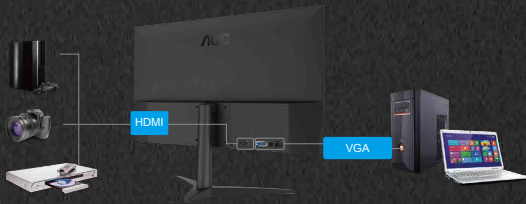

AOC

B1
SERIES

COMFORTABLE AND SUPER SLIM

24B1XHS

- > IPS Panel
- > Frameless
- > Slim
- > VGA & HDMI
- > Low Blue Mode & Flicker Free

IPS WIDE VIEW

LOW BLUE MODE

FLICKER FREE

High contrast ratio images look brighter, sharper, more detailed and vivid.

IPS WIDE VIEW

IPS Screen viewing angle of 178°

Ultra Slim

Super slim design at just 10.1mm thin.

ULTRA SLIM

Narrow Bezel, Narrow Black Border

1.5mm ultra narrow bezel and 3.7mm narrow black border.

ULTRA NARROW BORDER

Multimedia-Ready with HDMI Input

HDMI (High-Definition Multimedia Interface) is the digital video and sound standard for connecting the latest consumer electronics like Blu-ray players and game consoles.

Ordinary Monitor

AOC Monitor

LOW BLUE MODE

Low Blue Mode

AOC Low Blue Mode filters harmful short-wave blue light, with 4 levels that suit different viewing situations.

Model Name	24B1XH5
Panel Size	23.8" / 604.7mm
Pixel Pitch (mm)	0.2745 (H) × 0.2745 (V)
Effective Viewing Area (mm)	527.04 (H) × 296.46 (V)
Brightness (typical)	250 cd/m ²
Contrast Ratio	1000:1 (Typical) 20 Million : 1 (DCR)
Smart Response	7.4ms (GtG(BW))
Viewing Angle	178° (H) / 178° (V) (CR > 10)
Color Gamut	NTSC 80.2% (CIE1976) / sRGB 97.6% (CIE1931)
Optimum Resolution	1920 x 1080 @ 60Hz
Display Colors	16.7 Million
Signal Input	VGA, HDMI 1.4
Power Supply	19VDC, 1.31A
Smart Power Mode: Typical	25W
Built-in Speakers	no
Regulatory Approvals	BSMI / KC / KCC / e-Standby / RCM / MEPS / CE / CB / FCC
Wall-Mount	75mm × 75mm
Cabinet Color	Black
Adjustable Stand	Tilt: -4° ~ 21.5°
Product with Stand (mm)	419.8 (H) × 540.1 (W) × 186.8 (D)
Packaging (mm)	492 (H) × 614 (W) × 131 (D)
Weight (Net /Gross) kg	2.48 / 4.10