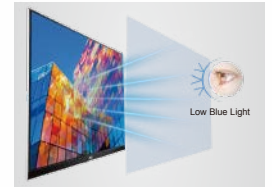

Ordinary Monitor

AOC Monitor

Game Color

With AOC Game Color, adjust color saturation and grey level with 20 levels of detail for a better game experience.

DialPoint

The "Dial Point" function places an aiming indicator in the center of the screen, to help gamers to play First Person Shooter (FPS) games with an accurate and precise aiming.

Game Mode

AOC Game Mode allows fast changes to image settings & game presets.

Narrow Bezel, Narrow Black Border

1.5mm ultra narrow bezel with 5.6mm black screen border.

Low Blue Mode

AOC Low Blue Mode filters harmful short-wave blue light, with 4 levels that suit different viewing situations.

Low Input Lag

Decreased delay between video source and display. With special Low Input Lag control, the C24G1 will ensure you hit the target the first time.

Multimedia-Ready with HDMI and DisplayPort inputs